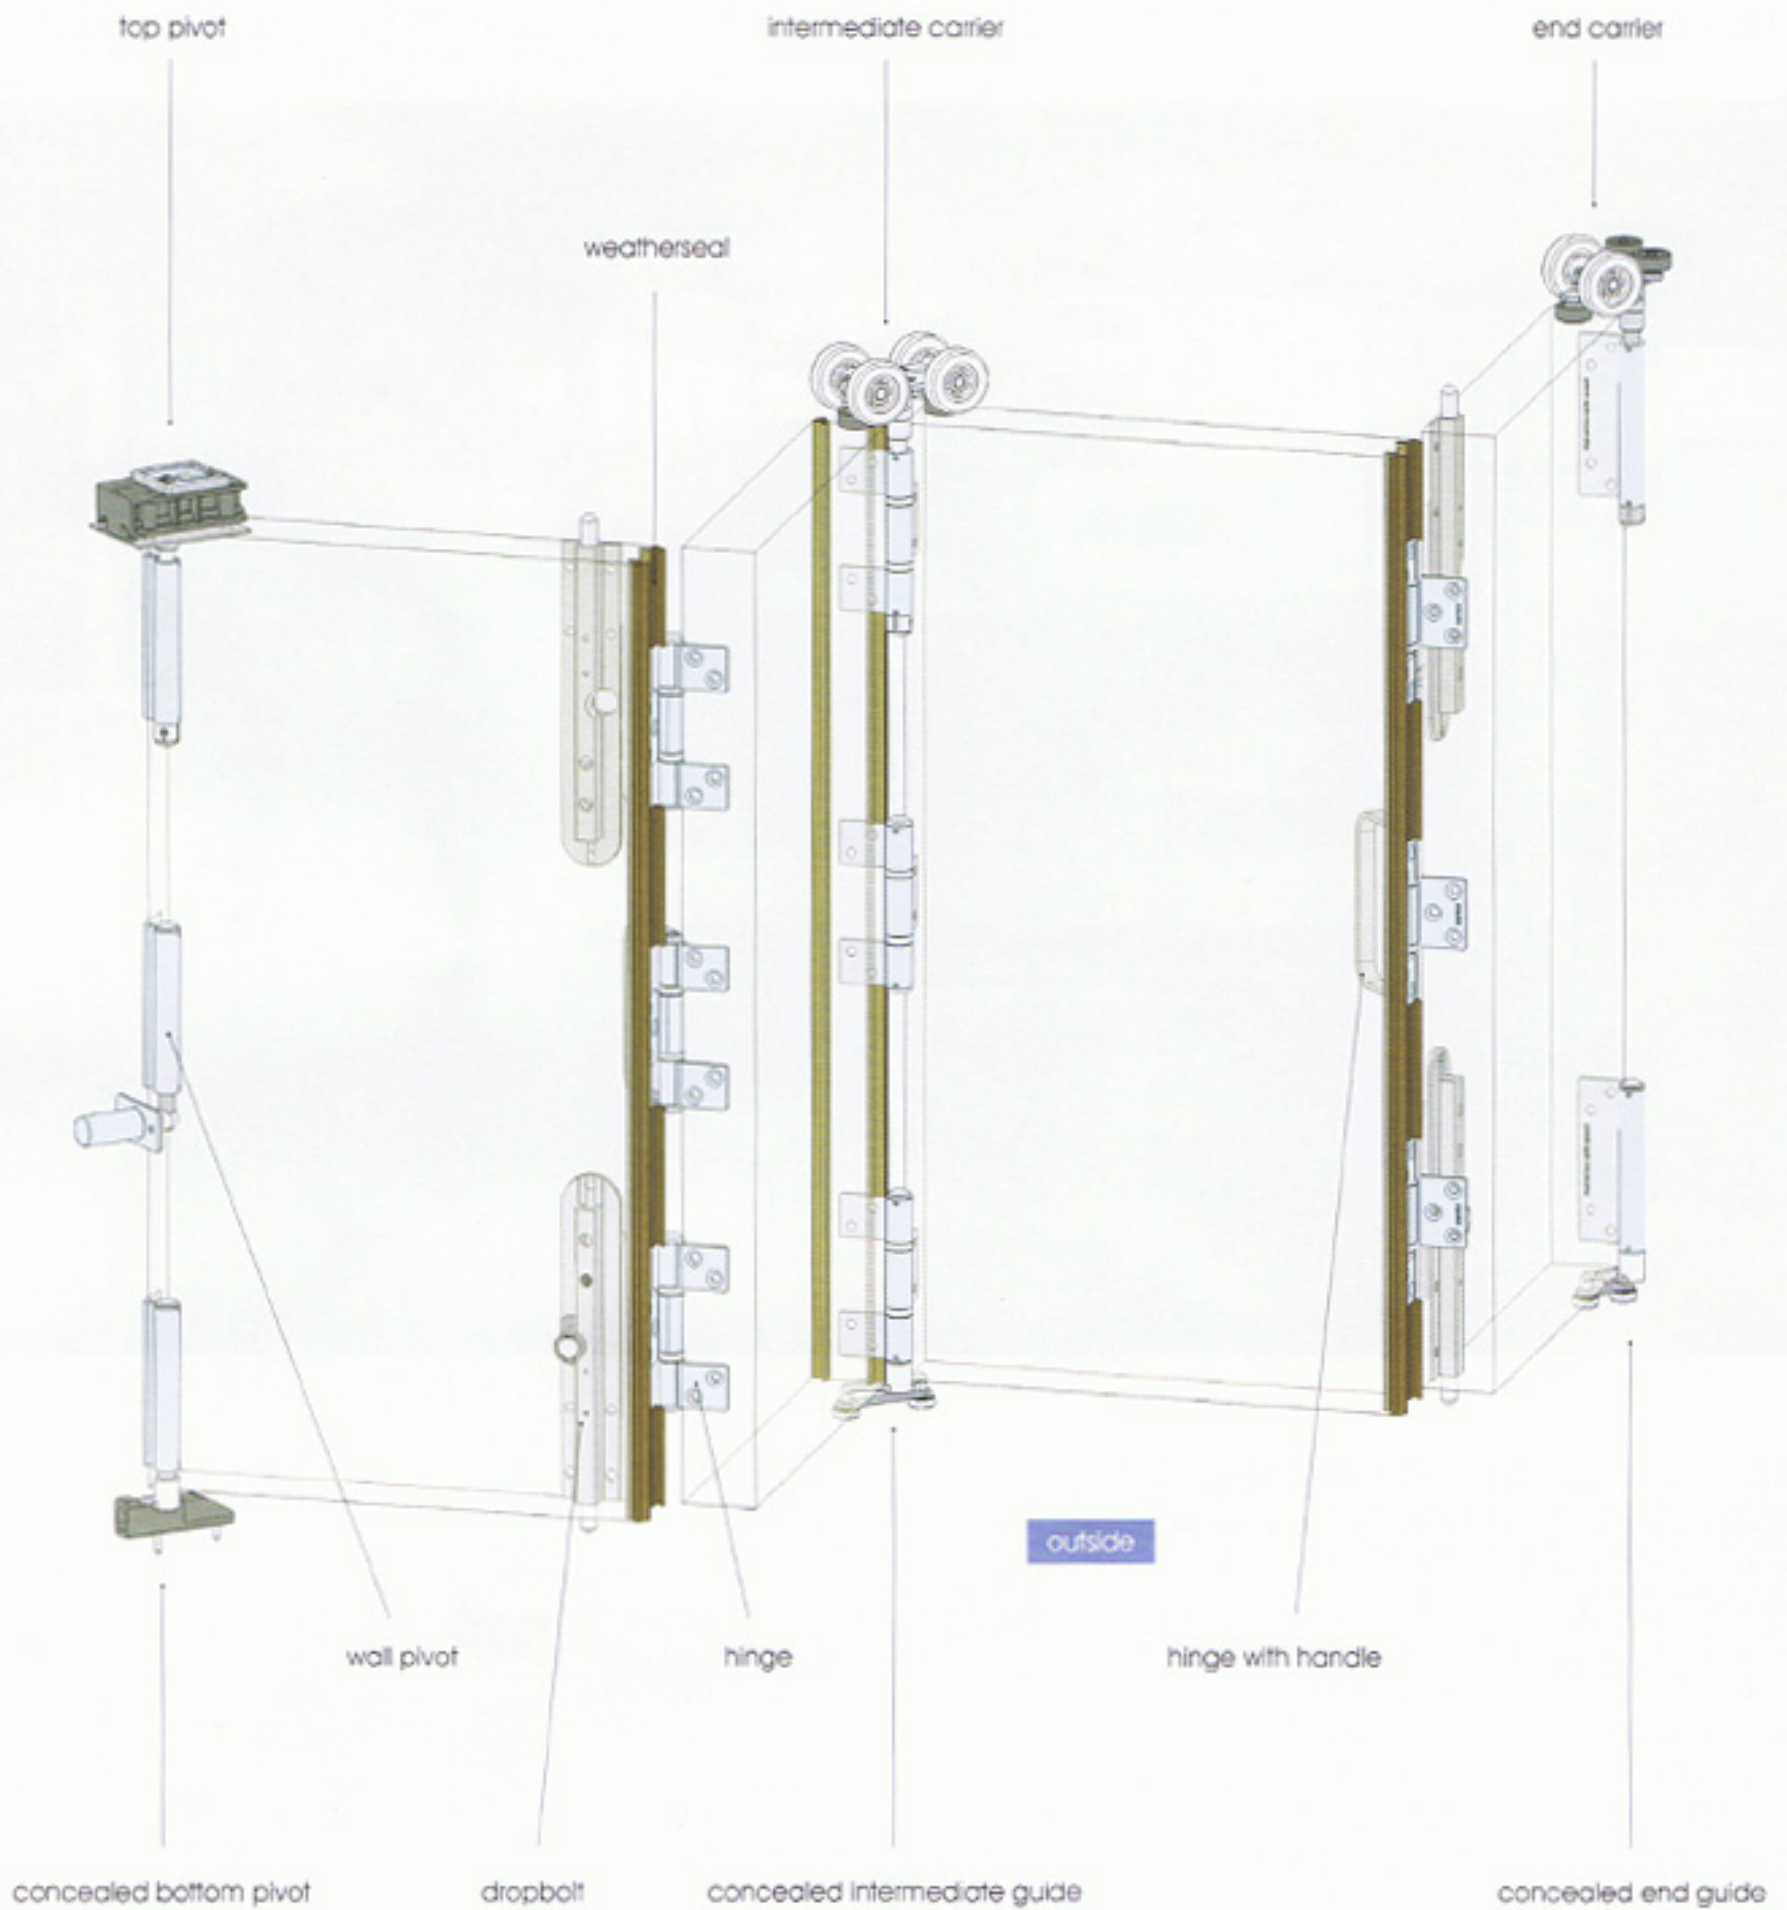

E3 Product Details (outward opening configuration shown)

Architectural Detail

E3-006

E3-200

Architectural Detail

CONCEALED SELF DRAINING SILL FOR OUTWARD OPENING DOORS

E3-201

END CAP