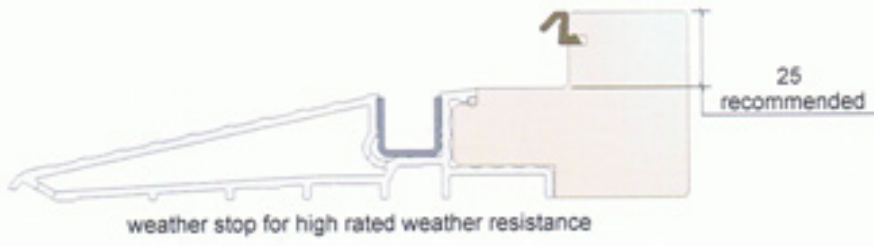

E3 Product Details (outward opening configuration shown)

Architectural Detail

E3-006

E3-200

Architectural Detail

CONCEALED SELF DRAINING SILL FOR OUTWARD OPENING DOORS

E3-201

END CAP