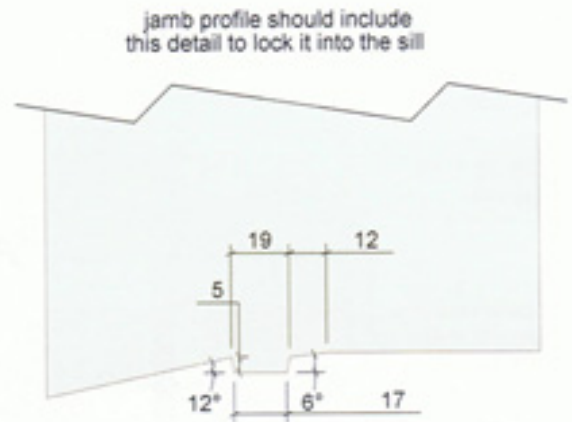

E3 Product Details (outward opening configuration shown)

Architectural Detail

E3-006

E3-200

Architectural Detail

CONCEALED SELF DRAINING SILL FOR OUTWARD OPENING DOORS

E3-201

END CAP