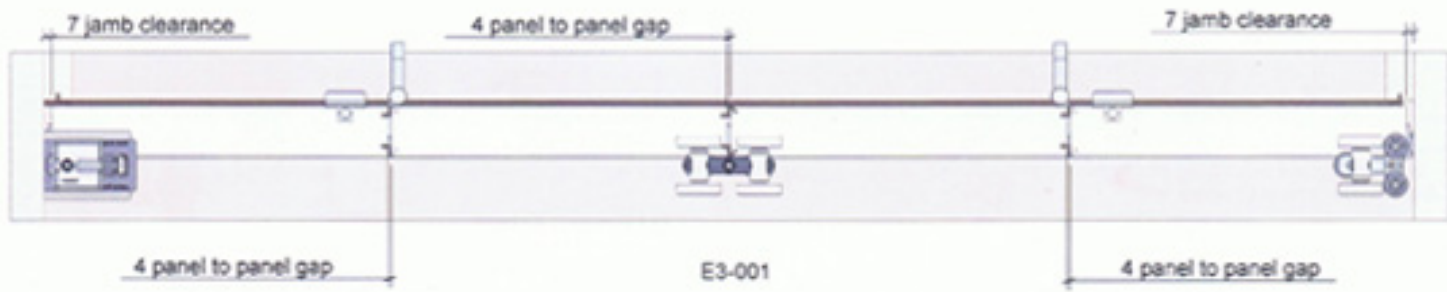

E3 Product Details (outward opening configuration shown)

Architectural Detail

E3-006

E3-200

Architectural Detail

CONCEALED SELF DRAINING SILL FOR OUTWARD OPENING DOORS

E3-201

END CAP