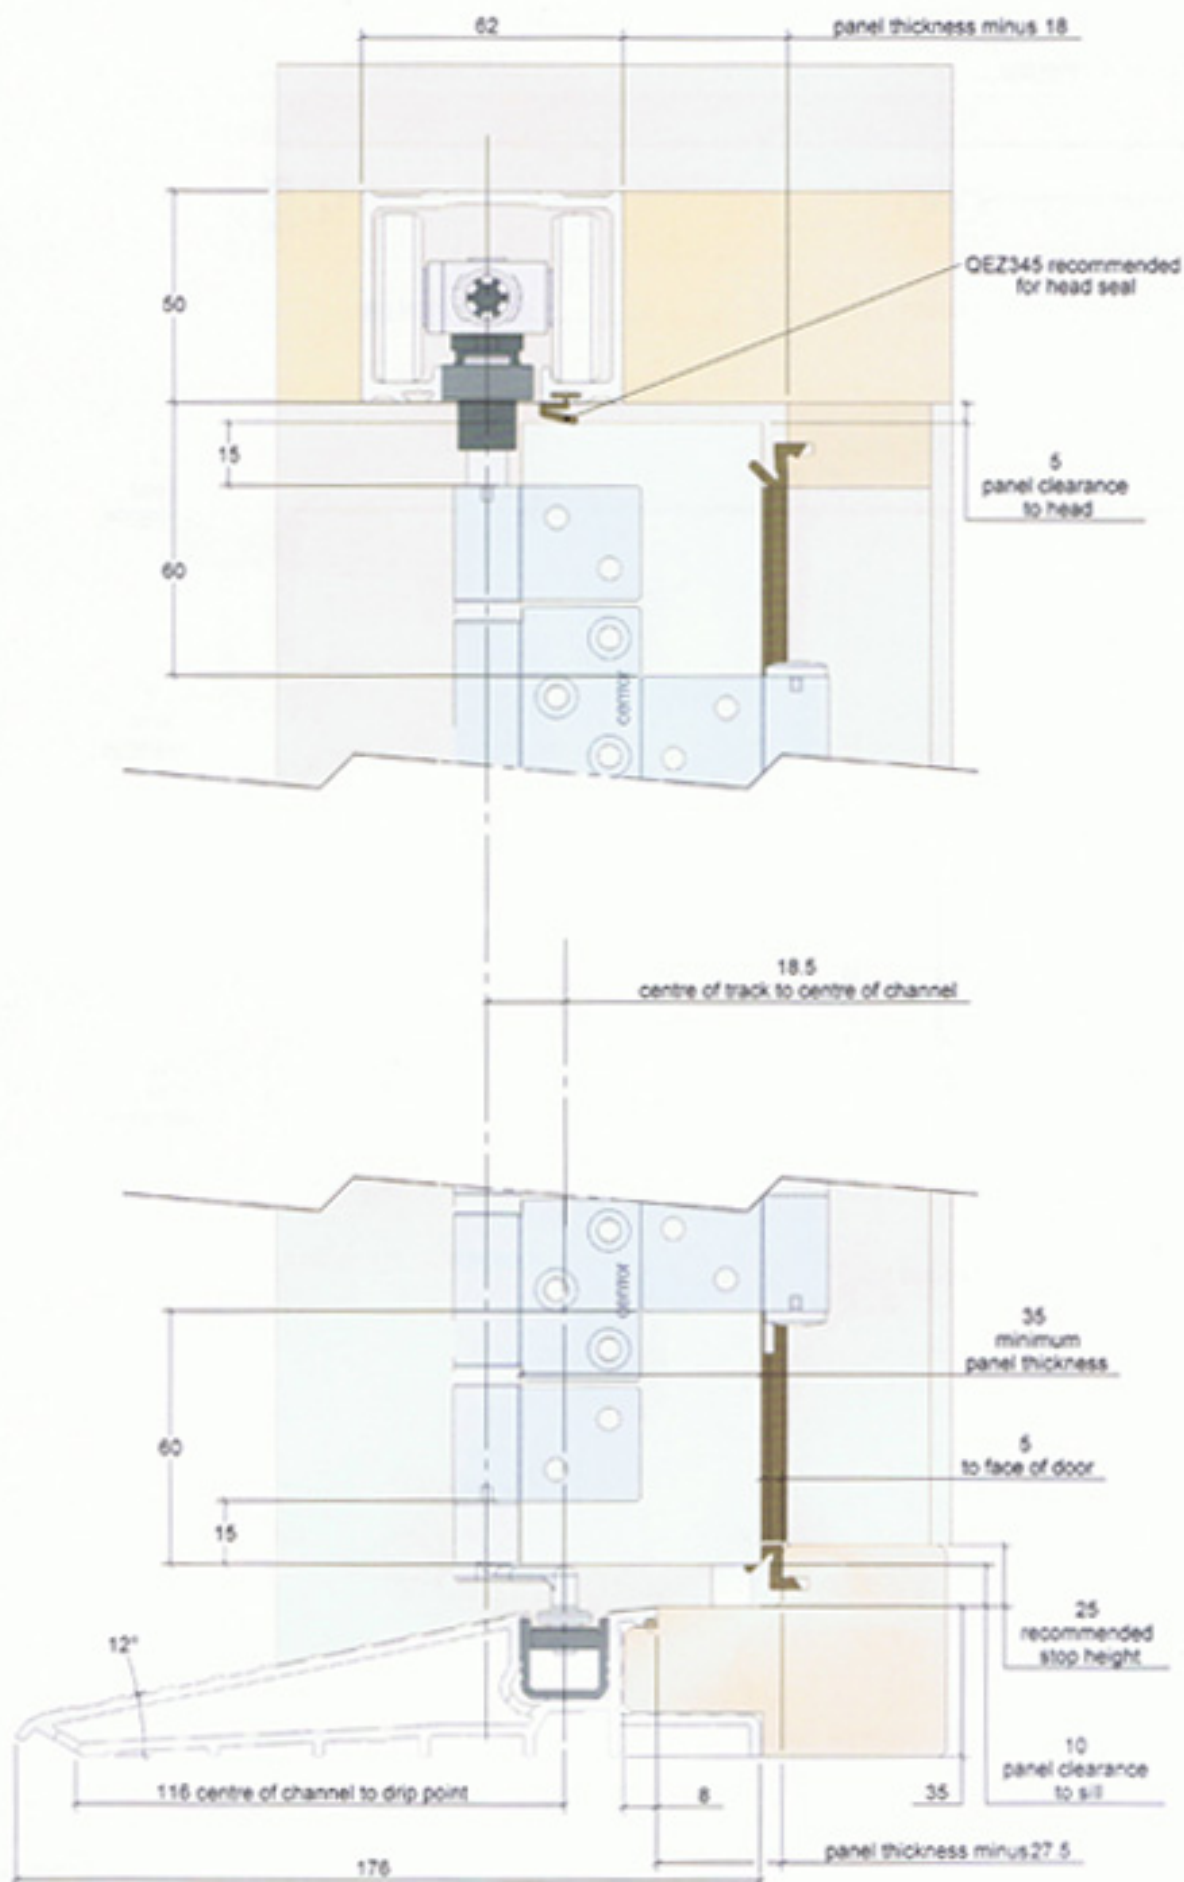

E3 Product Details (outward opening configuration shown)

Architectural Detail

E3-006

E3-200

Architectural Detail

CONCEALED SELF DRAINING SILL FOR OUTWARD OPENING DOORS

E3-201

END CAP