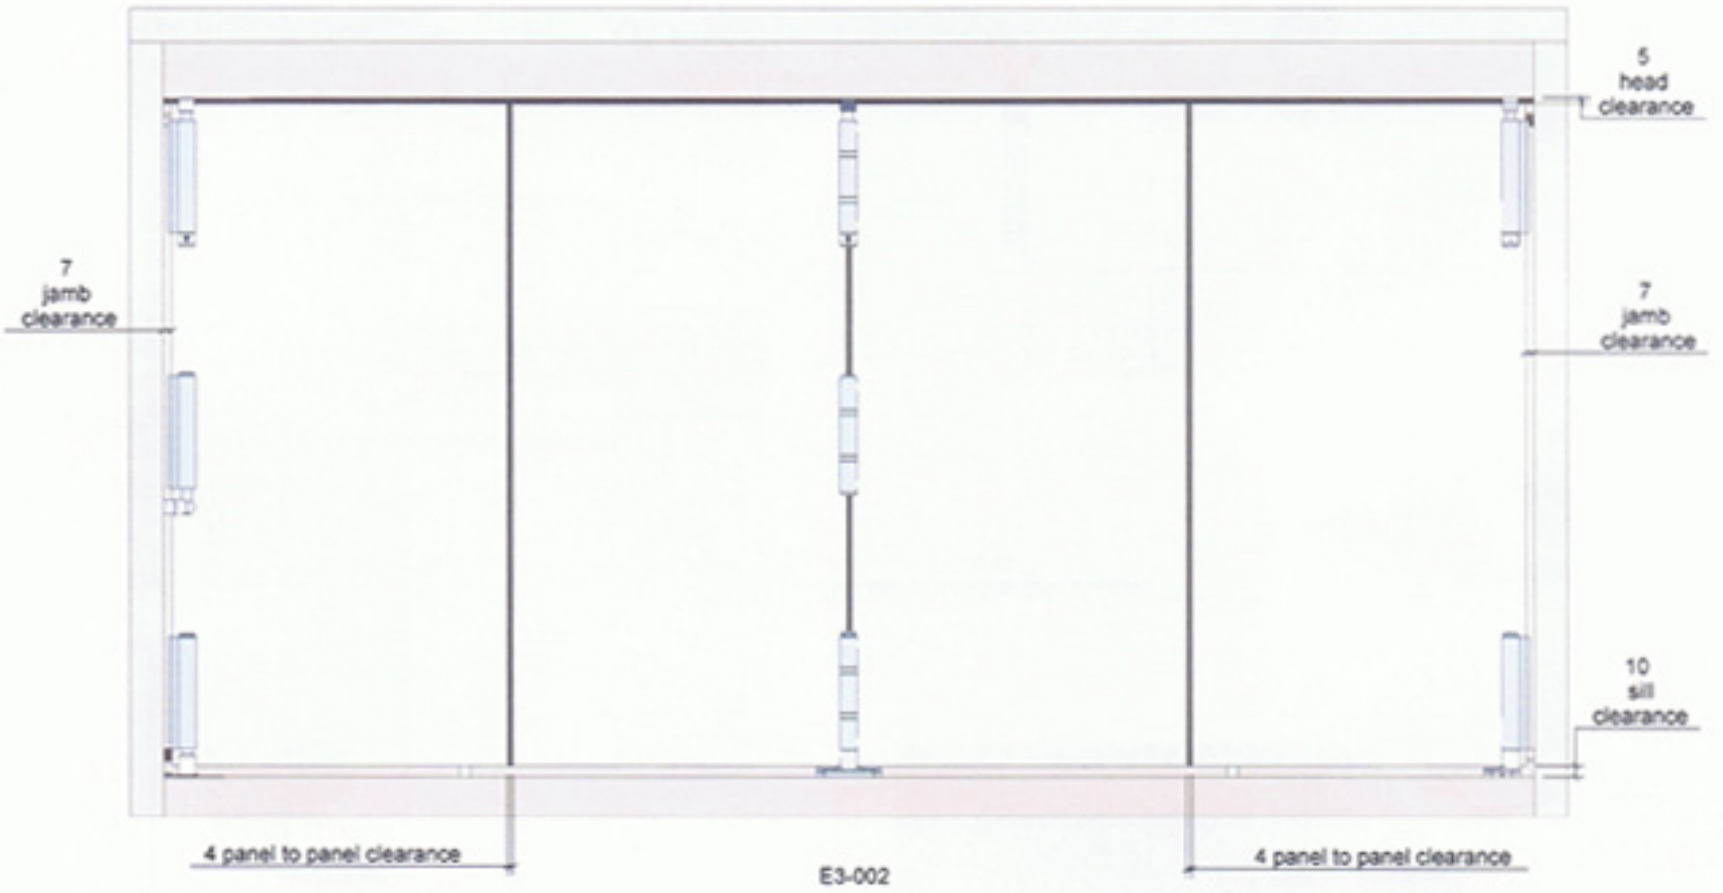

E3 Product Details (outward opening configuration shown)

Architectural Detail

E3-006

E3-200

Architectural Detail

CONCEALED SELF DRAINING SILL FOR OUTWARD OPENING DOORS

E3-201

END CAP